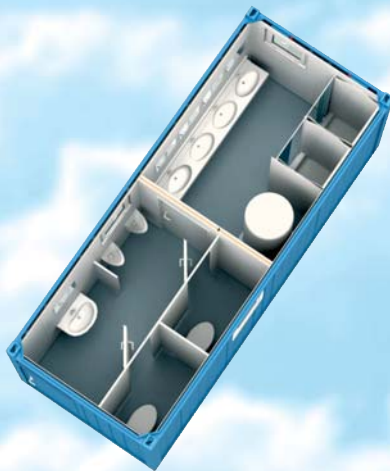

SANITARY CABIN

Hygiene and cleanliness
on the highest level!

Containex sanitary, shower and WC cabins can be used as single units or for modular buildings. They are available in many options.

SANITARY CABINS

Technical solutions which convince!

Sink made of high quality synthetics

WC cabin

Shower cabin

Cabins can be designed individually - layout examples:

Sanitary cabin 20'

WC cabin 20'
separate cabins for male/female

Shower cabin 20'

Dimensions (mm) and weights (kg):

Type	external			internal			weight**
	length	width	height*	length	width	height*	
SA 10'	2,989	2,435	2,591	2,815	2,260	2,340	from 1,490
SA 16'	4,885	2,435	2,591	4,710	2,260	2,340	from 2,000
SA 20'	6,055	2,435	2,591	5,880	2,260	2,340	from 2,490