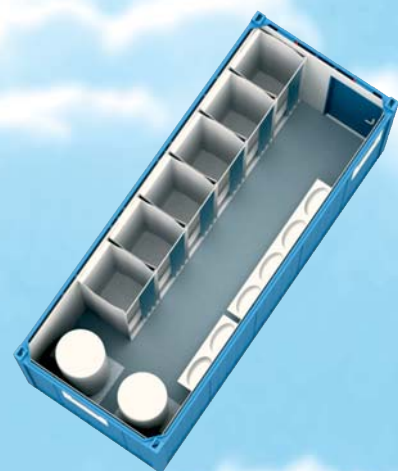

SANITARY CABIN

Hygiene and cleanliness
on the highest level!

Containex sanitary, shower and WC cabins can be used as single units or for modular buildings. They are available in many options.

SANITARY CABINS

Technical solutions which convince!

Sink made of high quality synthetics

WC cabin

Shower cabin

Cabins can be designed individually - layout examples:

Sanitary cabin 20'

WC cabin 20'
separate cabins for male/female

Shower cabin 20'

Dimensions (mm) and weights (kg):

Type	external			internal			weight**
	length	width	height*	length	width	height*	
SA 10'	2,989	2,435	2,591	2,815	2,260	2,340	from 1,490
SA 16'	4,885	2,435	2,591	4,710	2,260	2,340	from 2,000
SA 20'	6,055	2,435	2,591	5,880	2,260	2,340	from 2,490