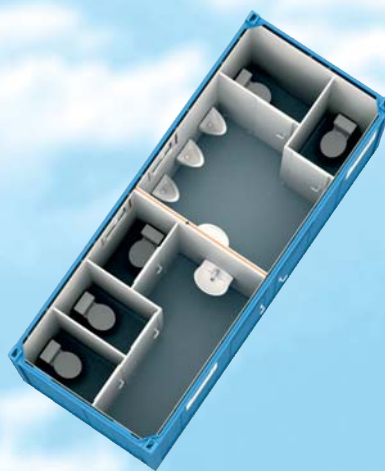

SANITARY CABIN

Hygiene and cleanliness
on the highest level!

Containex sanitary, shower and WC cabins can be used as single units or for modular buildings. They are available in many options.

SANITARY CABINS

Technical solutions which convince!

Sink made of high quality synthetics

WC cabin

Shower cabin

Cabins can be designed individually - layout examples:

Sanitary cabin 20'

WC cabin 20'
separate cabins for male/female

Shower cabin 20'

Dimensions (mm) and weights (kg):

Type	external			internal			weight**
	length	width	height*	length	width	height*	
SA 10'	2,989	2,435	2,591	2,815	2,260	2,340	from 1,490
SA 16'	4,885	2,435	2,591	4,710	2,260	2,340	from 2,000
SA 20'	6,055	2,435	2,591	5,880	2,260	2,340	from 2,490