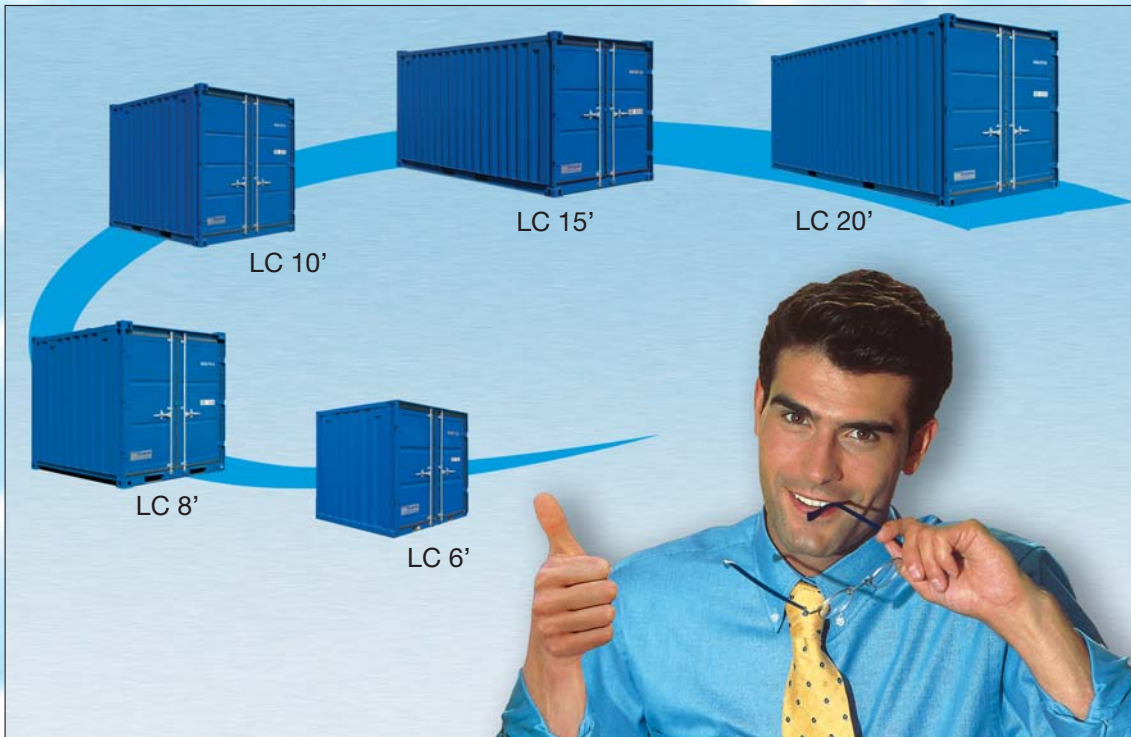

STORAGE CONTAINERS

Storage space in many versions!

CTX storage containers are available in various sizes.

Ideal for storage on company premises or on construction sites

Up to 3-high stackable

STORAGE CONTAINERS

Customised for your needs!

Type LC 20'

Your advantages:

- available with wooden or steel floor
- up to 3-high stackable
- handling with crane or fork lift
- storage of up to 10 tons possible
- electrical fittings (optional)
- security fittings (optional)